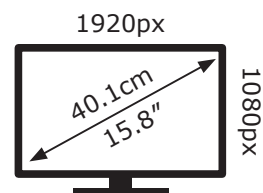

ENERG ⚡

EVEREST

Evertouch M-16

18 kWh/1000h

ABC **D** EFG

HDR

19 kWh/1000h

2019/2013