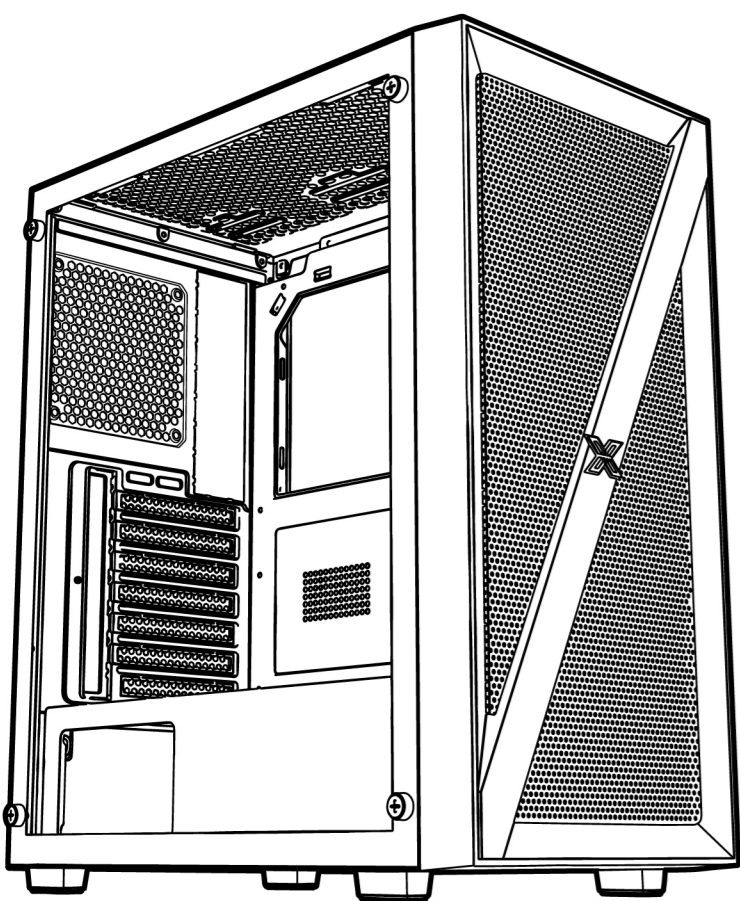

BLADE Series User Manual