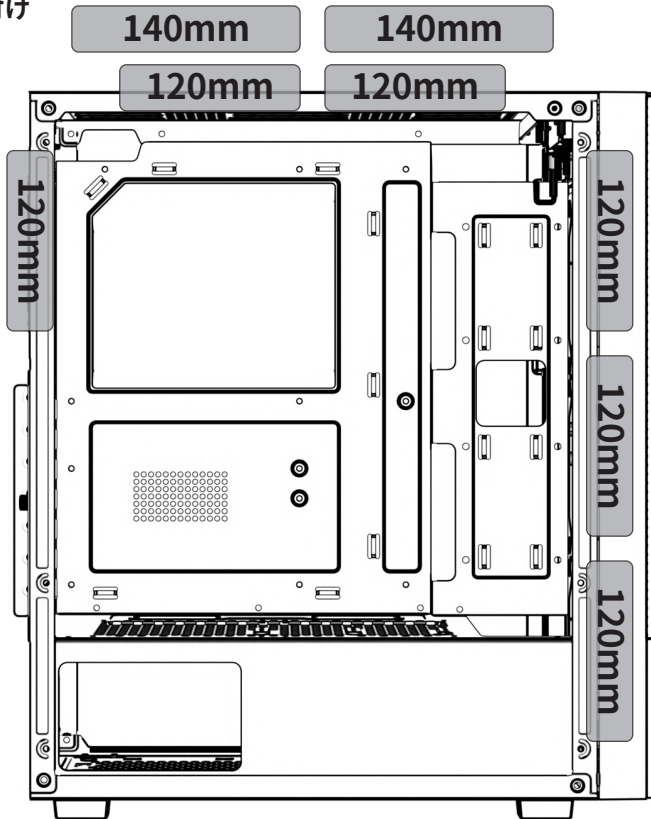

Fan Installation

Installation du ventilateur

Lüfter installieren

Instalación del ventilador

Instalação da ventoinha

Установка вентилятора

安裝風扇

ファンの取り付け

Top: 120mm x2
Front: 120mm x3
Rear: 120mm x1