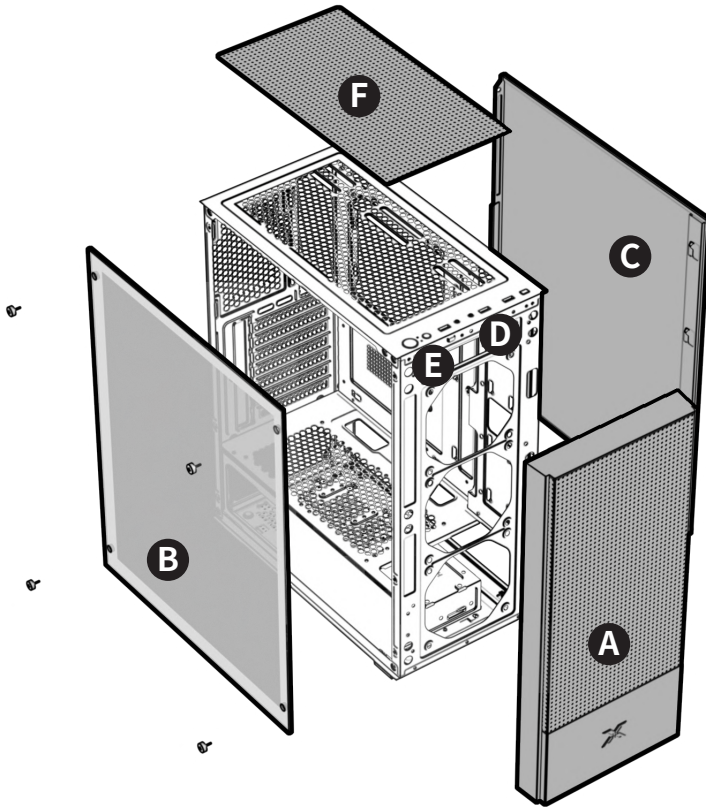

HERO II AIR

User Manual

Accessory Pack Contents

x 12

**Motherboard Screw
& 2.5" Drive Screw**
主機板螺絲 & 2.5吋硬碟螺絲

x 4

3.5" Drive Screw
3.5吋硬碟螺絲

x 6

Power Supply Screw
電源螺絲

x 2

Motherboard Stand-off
主機板銅柱

Case Features

A Front Side Panel
前側板

B Left Tempered Glass Panel
左側鋼化玻璃

C Right Side Panel
右側板

D HD Audio, USB 3.0 x2, Type C x1