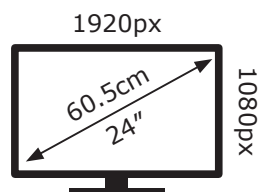

ENERG ⚡

RAMPAGE

RM-550 TACTICAL

24 kWh/1000h

2019/2013