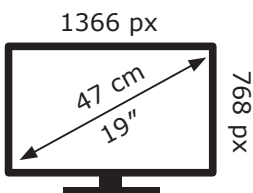

ENERG

SILVERCREST

SC-185

18 kWh/1000h

2019/2013